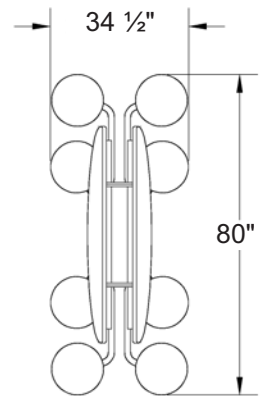

2007 New Table Price List

Prices effective through November 30, 2007. All prices subject to change without notice

UNDERGRADUATE RECTANGULAR TABLE WITH ATTACHED STOOLS / BENCHES

model number	description	Origin	list price	LBS
TUS11B??02XXXC	30" W x 92" L Rectangle with 8 stools	M	\$ 1,750.00	170#
	29" Stand. Ht. (avail. In 27") - Chrome			
TUB11B??02XXXC	30" W x 92" L Rectangle with 4 benches	M	\$ 2,090.00	206#
	29" Stand. Ht. (avail. In 27") - Chrome			

Laminate and armor-edge of bench will match laminate and armor-edge of tabletop unless customer indicates otherwise. Prices indicate chrome frame. 5% less for black powdercoat frame.

SICO Undergraduate Table
Stored: 19.17 Sq.Ft.

ORDER INFORMATION: Place the color number of your selection in place of the question marks (??) in the model numbers listed below.

Single "?" at end of model number denotes options, replace following code representing your choice:
(S) = Standard/No Grommets. (L) = Unit-to-unit connectors. (G) = Grommets (specify how many 1, 2, or 3 grommets: 1 on 60" units, 2 on 72" units, 3 on 96" units), (T) = Grommets (specify how many) and unit-to-unit connector.

Model Number	Description	Origin	list price	LBS	cu.ft.
TUC22WPH??02B?	24" x 60" (61 cm x 152 cm) Rectangle	C	\$ 772.00	90.0	9.2
TUC22WPI??02B?	24" x 72" (61 cm x 183 cm) Rectangle	C	\$ 778.00	100.0	10.8
TUC22WPK??02B?	24" x 96" (61 cm x 244 cm) Rectangle	C	\$ 907.00	130.0	14.2
TUC22WQH??02B?	30" x 60" (76 cm x 152 cm) Rectangle	C	\$ 789.00	95.0	11.9
TUC22WQI??02B?	30" x 72" (76 cm x 183 cm) Rectangle	C	\$ 809.00	105.0	14.1
TUC22WQK??02B?	30" x 96" (76 cm x 244 cm) Rectangle	C	\$ 937.00	135.0	18.5
	ADD / OPTIONAL TABLE CONNECTORS				
	Unit to Unit Latches Rectangular (2 per set)		\$ 79.00		