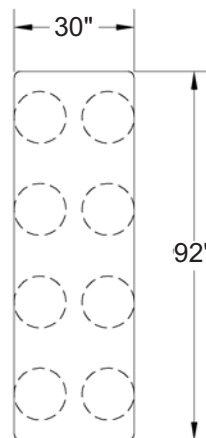

2007 New Table Price List

Prices effective through November 30, 2007. All prices subject to change without notice

UNDERGRADUATE RECTANGULAR TABLE WITH ATTACHED STOOLS / BENCHES

model number	description	Origin	list price	LBS
TUS11B??02XXXC	30" W x 92" L Rectangle with 8 stools	M	\$ 1,750.00	170#
	29" Stand. Ht. (avail. In 27") - Chrome			
TUB11B??02XXXC	30" W x 92" L Rectangle with 4 benches	M	\$ 2,090.00	206#
	29" Stand. Ht. (avail. In 27") - Chrome			

Laminate and armor-edge of bench will match laminate and armor-edge of tabletop unless customer indicates otherwise. Prices indicate chrome frame. 5% less for black powdercoat frame.

SICO Undergraduate Table
Stored: 19.17 Sq.Ft.

Compare

SICO Oval Graduate Table
Stored: 19.17 Sq.Ft.

Computer Lab on Wheels (COWs) allows easy transport of table and contents from one classroom to the next.

SICO AMERICA INC.
7525 Cahill Road
Minneapolis, MN 55439
Call toll-free: 1-800-328-6138
Phone: (952) 941-1700 Fax: (952) 941-6688
e-mail: sales@sicoinc.com

Model Number	Description	Origin	list price	LBS	cu.ft.
TUC22WPH??02B?	24" x 60" (61 cm x 152 cm) Rectangle	C	\$ 772.00	90.0	9.2
TUC22WPI??02B?	24" x 72" (61 cm x 183 cm) Rectangle	C	\$ 778.00	100.0	10.8
TUC22WPK??02B?	24" x 96" (61 cm x 244 cm) Rectangle	C	\$ 907.00	130.0	14.2
TUC22WQH??02B?	30" x 60" (76 cm x 152 cm) Rectangle	C	\$ 789.00	95.0	11.9
TUC22WQI??02B?	30" x 72" (76 cm x 183 cm) Rectangle	C	\$ 809.00	105.0	14.1
TUC22WQK??02B?	30" x 96" (76 cm x 244 cm) Rectangle	C	\$ 937.00	135.0	18.5
	ADD / OPTIONAL TABLE CONNECTORS				
	Unit to Unit Latches Rectangular (2 per set)		\$ 79.00		